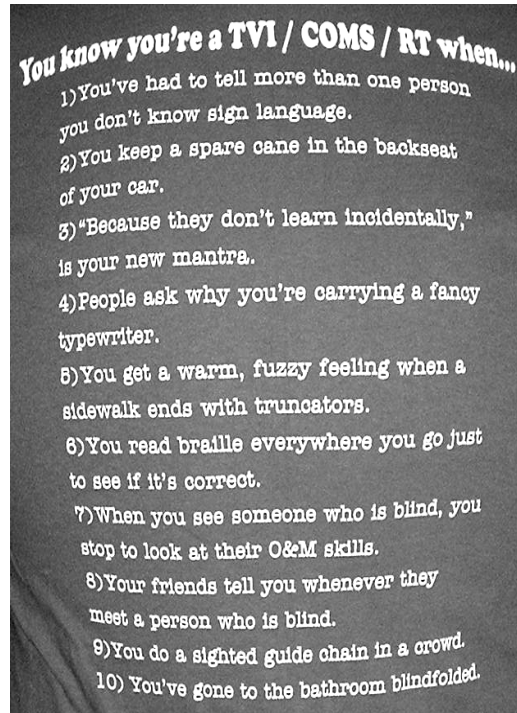

F.A.E.R T-Shirt!

Created by FSU Student Chapter

Front

Back

Only \$18 (includes shipping and handling)

Make checks out to FAER

Profits go towards sponsoring student travel to conferences and presentations!

Sizes: youth large, small, medium, large, xl and 2x